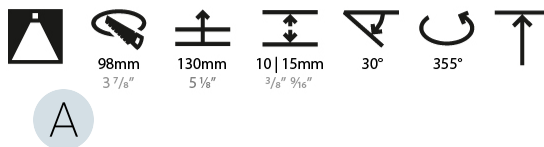

PHYSICAL

Shape: Round
Diameter (mm): 107
Diameter (in): 4 3/16
Height (mm): 112
Height (in): 4 7/16
Ceiling Thickness (mm): 10 / 12.5 / 15
Ceiling Thickness (in): 3/8 or 1/2 or 9/16
Min. Recessing Depth (mm): 130
Min. Recessing Depth (in): 5 1/8
Light Distribution: Adjustable / Downlight
Weight (kg): 0.484
Weight (lbs): 1.07
Fixture Finish: SSR / BKV / CWI / CRY / HAB / UFT / ITA / RUA / FTG / MYG / LOD / PUS / FRO / FUP / KIA / POP / BLS / SPG / MEY / GOH / GUM / CHC / COM / ABZ / JAG / OBR / MOS / ROR
Fixture Material: Aluminum Die Cast
Cut-out Measurements: 98mm / 3 7/8"

ELECTRICAL

Lamp Type: LED (Zhaga Standard)
Input Wattage (W): 16.5
Total Output Wattage (W): 14
Dimming: Tri-Mode (Non-Dimming and Phase Dimming (120Vac only) and 0-10V Dimming)
Driver Included: No
Driver Location: Recessed Housing
Driver Type: Constant Current - Universal
Driver Class: Class 2
Housing: See components
Input Voltage (V): 120 - 277
Constant Current (MA): 500

LED

Number of LEDs: 1
Color Temperature (°K): 2700 / 3000 / 3500 / 4000
Max. Delivered Lumen (lm): 1140 / 1180 / 1245 / 1270
Nominal Lumen (lm): 1386 / 1438 / 1511 / 1542
CRI: >90 CRI
Lamp Life (hrs): 50000

OPTICAL

Reflector: 14 / 18 / 42
Adjustability: Rotational 355°, Tilt 30°

RATINGS AND CERTIFICATIONS

Certified By: Certified for North American Standards
IP rating: IP54